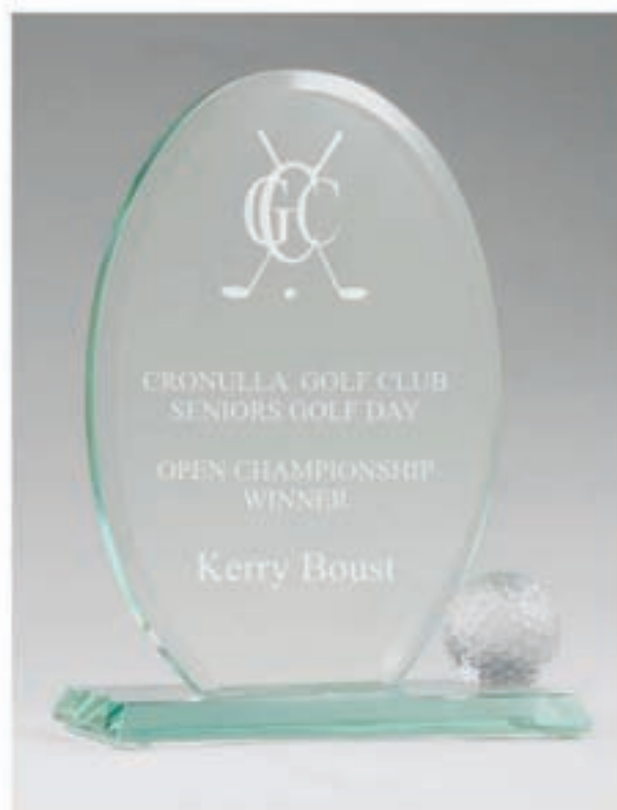

GG012
215mm